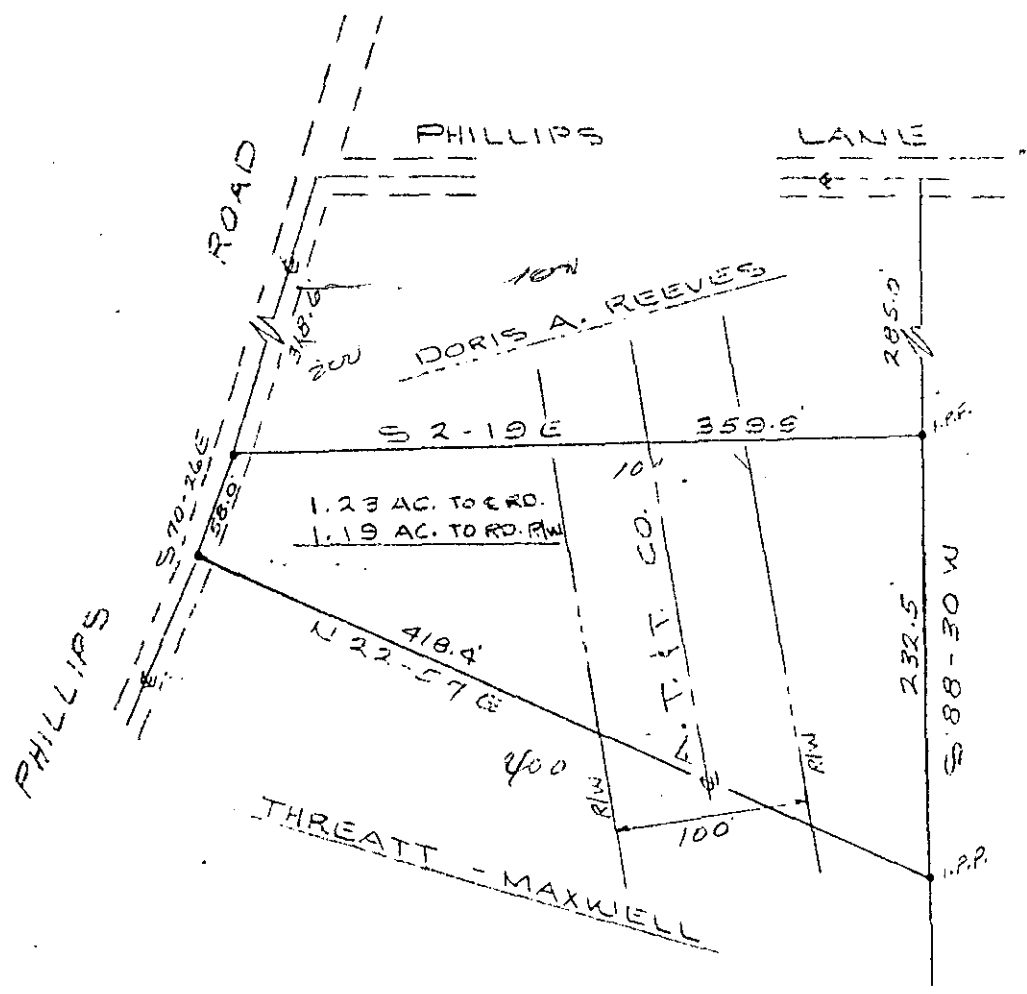

MICROFILMED

Magnetic North

SURVEY FOR
DORIS A. REEVES
 NEAR GREENVILLE, S.C.
 SCALE 1"=100' OCT. 16, 1974

FILED
 GREENVILLE CO. S.C.
 OCT 16 3 17 PM '74
 DONNIE S. TANKERSLEY
 R.H.C.

OCT 16 1974

PIEDMONT ENGINEERS and ARCHITECTS
 GREENVILLE, S.C.